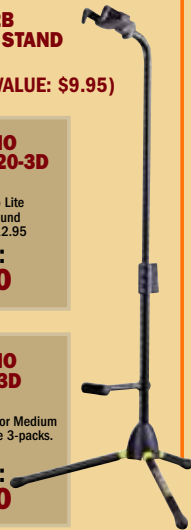

GUITARS

DANELECTRO DCC-1 COOL CAT CHORUS PEDAL

COMES WITH FREE A/C ADAPTER (VALUE: $13.95)

DANELECTRO DCD-1 COOL CAT DISTORTION PEDAL

COMES WITH FREE A/C ADAPTER (VALUE: $13.95)

DANELECTRO DCO-1 COOL CAT DRIVE PEDAL

COMES WITH FREE A/C ADAPTER (VALUE: $13.95)

HERCULES GS412B SINGLE GUITAR FLOOR STAND

(162418) **Reg: $36.50**

FREE CARRYING BAG! (VALUE: $9.95)

D'ADDARIO EXL11/120-3D PACKS

SPECIAL: $11.50

D'ADDARIO EJ16/17-3D PACKS

SPECIAL: $15.50

GODLYKE PA-9 UNIVERSAL POWER-ALL ADAPTOR

(182761) The perfect solution to powering your pedals! Can power up to 20 - 9V effect pedals or similar devices. **Reg: $47.95**

COMES WITH FREE $10 GIFT CARD!

IK MULTIMEDIA STEALTHPLUG GUITAR/BASS USB AUDIO INTERFACE CABLE WITH PLUG-INS

SPECIAL: $95

PLANET WAVES PW-CP-05 DUAL ACTION CAPO

SPECIAL: $19.95

PLANET WAVES STONED LEATHER STRAPS

SPECIAL: $29.95

PLANET WAVES PWCS-L LARGE STANDARD SLIDE

SPECIAL: $7.50

SOLUTIONS ST-23 CLIP-ON AUTO TUNER

(286564) **Reg: $19.95**

SPECIAL: $14.95

SOLUTIONS STG-G KEYCHAIN TONE GENERATOR

(286929) **Reg: $4.95**

SPECIAL: $2.95

APEX AGC520BULK 20FT 1/4" CABLES

(185283) **Reg: $11.50**

SPECIAL: $6.75