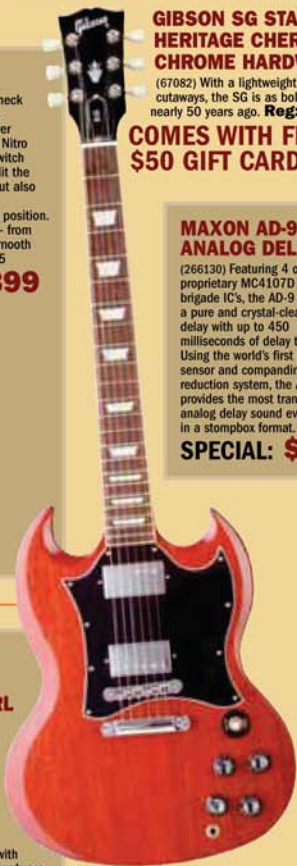

GIBSON SG STANDARD IN HERITAGE CHERRY WITH CHROME HARDWARE

COMES WITH FREE $50 GIFT CARD

MAXON AD-9 PRO ANALOG DELAY PRO

SPECIAL: $229