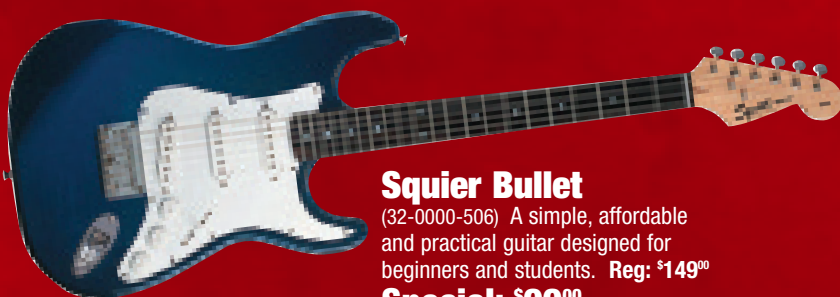

Special: \$199⁹⁵

Les Paul Studio Electric Guitar

(LPSTIWBCH/CCH) All mahogany. Worn Brown or Cherry finish with chrome hardware. Reg: \$950⁰⁰

Special: \$895⁰⁰

Jackson Dinky DK2

(290-1000-503) Reg: \$575⁰⁰

Special: \$375⁰⁰

Squier Bullet

(32-0000-506) A simple, affordable and practical guitar designed for beginners and students. Reg: \$149⁰⁰

Special: \$99⁰⁰

Traynor YCV15BLUE Custom Valve Guitar Amp

New product! With 12" Eminence Governor speaker special larger cab for improved bass response and projection.