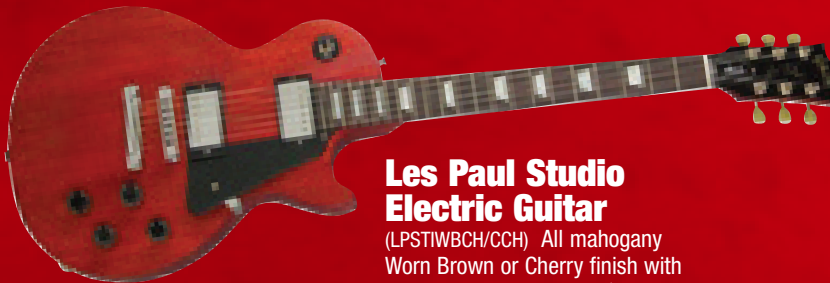

Les Paul Studio Electric Guitar

(LPSTIWBCH/CCH) All mahogany. Worn Brown or Cherry finish with chrome hardware. Reg: $950⁰⁰

Special: $895⁰⁰