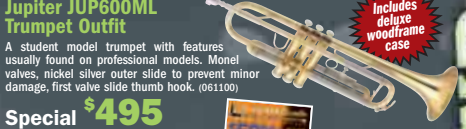

Yamaha SV130 Silent Violin
Though the acoustic sound produced is barely a whisper, you will hear yourself in the rich, virtual environment of a resonant concert hall.
Special $699 PLUS A FREE $100 L&M GIFT CARD!