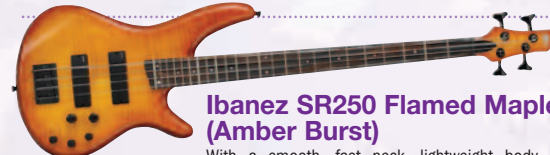

Ibanez SR250 Flamed Maple Top Bass (Amber Burst)

With a smooth, fast neck, lightweight body, and perfectly matched electronics. 3-piece SR4 maple neck, flamed maple top/ mahogany body, B10 bridge, CAP EXF N2 pickups, EQB-IIID 3-band EQ, black hardware. (360305) Reg: *320

Special $249