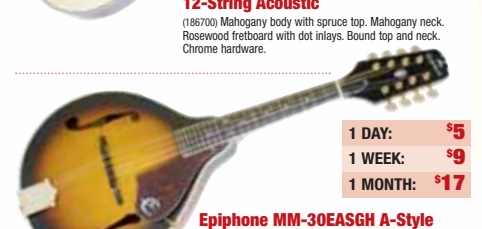

Epiphone DR212 NACH 12-String Acoustic

1 DAY:	$4
1 WEEK:	$7
1 MONTH:	$14