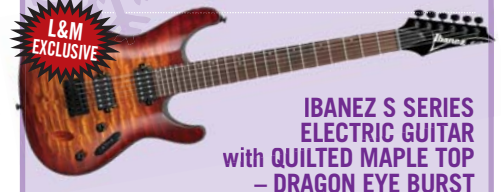

**IBANEZ S SERIES
ELECTRIC GUITAR
with QUILTED MAPLE TOP
– DRAGON EYE BURST**

The S series' signature body shape – sculpted, lightweight, and mahogany – is stronger and more musically responsive than guitars weighing twice as much.

S621QM-DEB (502611) **$699⁹⁹**