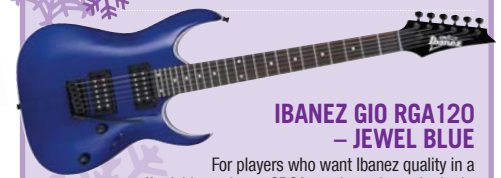

**IBANEZ GIO RGA120
– JEWEL BLUE**

For players who want Ibanez quality in a more affordable package. GRGA maple neck, poplar body, rosewood fretboard, Infinity R neck and bridge pickups.

GRGA120-JB (512105) **$399⁹⁹**